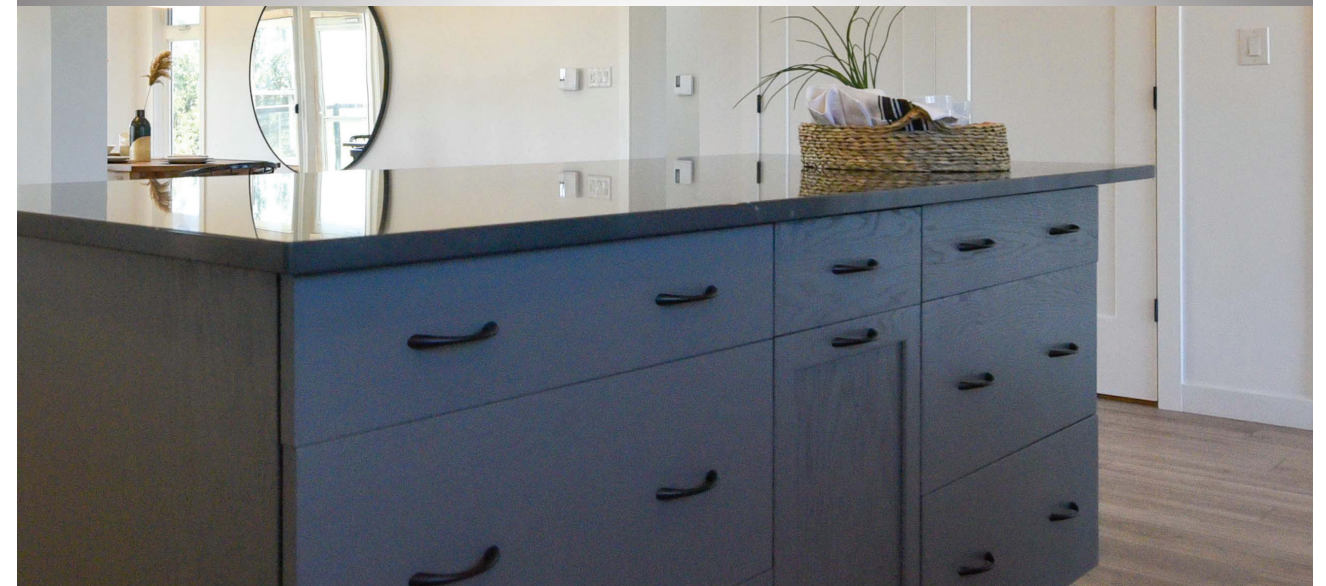

CLOUD WHITE

WHITE

CROWN MOLDING

POT & PAN DRAWERS

BARTOP ISLAND SEATING

MINI FRIDGE PREP.

WASHER DRYER CABINETS

WALL BOUTIQUE